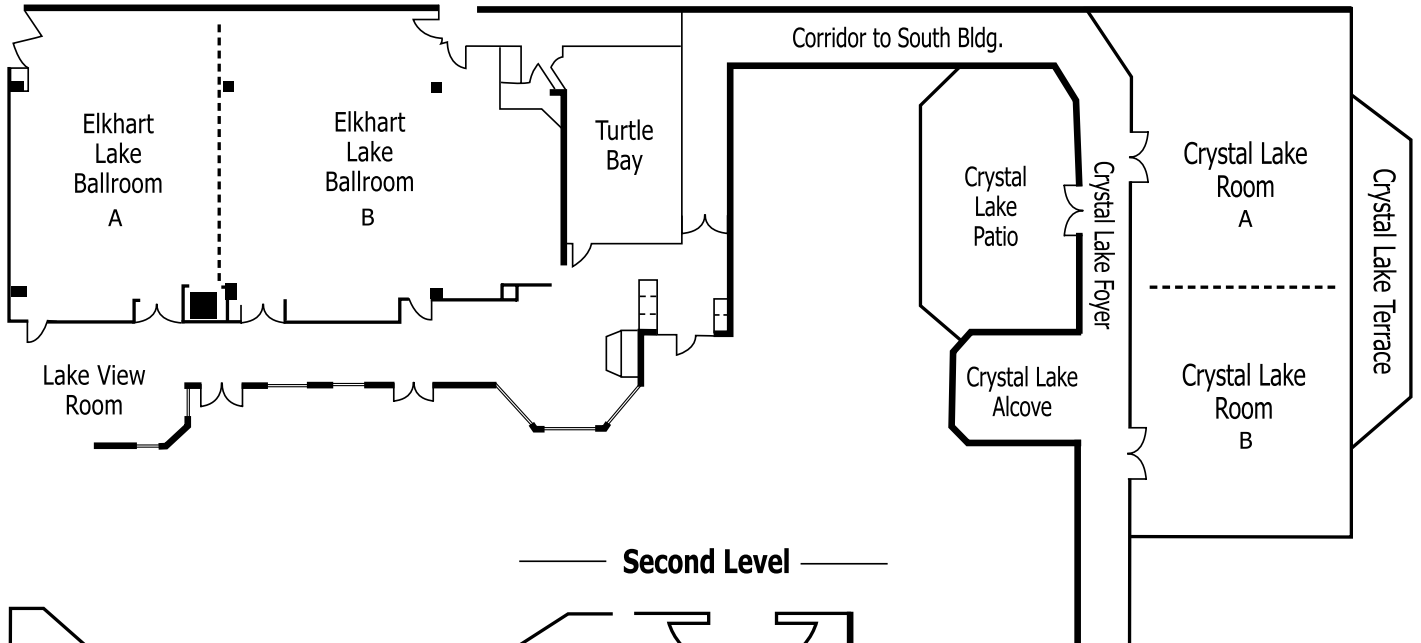

| Room | Dimensions | Sq. Feet | Banquet | Classroom* | Theatre | U-Shape | Conference | Crescent Rounds** |
|------------------------------|---------------------|----------|---------|------------|---------|---------|------------|-------------------|
| Grand Libelle Ballroom | 77' x 132' | 10,164 | 800 | 600 | 1,200 | --- | --- | 560 |
| Grand Libelle Ballroom A | 77' x 44' | 3,388 | 200 | 180 | 324 | 84 | --- | 144 |
| Grand Libelle Ballroom A & B | 77' x 66' | 5,082 | 300 | 240 | 540 | --- | --- | 210 |
| Grand Libelle Ballroom B & C | 77' x 44' | 3,388 | 200 | 180 | 324 | 84 | --- | 144 |
| Grand Libelle Ballroom B | not an option alone | | | | | | | |
| Grand Libelle Ballroom C | not an option alone | | | | | | | |
| Grand Libelle Ballroom A-C | 77' x 88' | 6,776 | 480 | 360 | 864 | --- | --- | 330 |
| Grand Libelle Ballroom B-F | 77' x 88' | 6,776 | 480 | 360 | 864 | --- | --- | 330 |
| Grand Libelle Ballroom C-F | 77' x 66' | 5,082 | 300 | 240 | 540 | --- | --- | 210 |
| Grand Libelle Ballroom D | 25' 8" x 44' | 1,129 | 60 | 56 | 80 | 35 | 30 | 42 |
| Grand Libelle Ballroom E | 25' 8" x 44' | 1,129 | 60 | 56 | 80 | 35 | 30 | 42 |
| Grand Libelle Ballroom F | 25' 8" x 44' | 1,129 | 60 | 56 | 80 | 55 | 30 | 42 |
| Grand Libelle Ballroom D & E | 51' 4" x 44' | 2,258 | 120 | 110 | 180 | 55 | --- | 96 |
| Grand Libelle Ballroom E & F | 51' 4" x 44' | 2,258 | 120 | 110 | 180 | 55 | --- | 96 |
| Grand Libelle Ballroom D-F | 77' x 44' | 3,388 | 200 | 180 | 324 | 84 | --- | 144 |
| Grand Libelle Parlor | 41' x 29' 2" | 1,095 | | | | | | |
| Grand Libelle Ballroom Foyer | 23' 4" x 103' | 2,400 | | | | | | |
| | | | | | | | | |
| Palm Garden Ballroom | 68' x 110' 8" | 7,526 | 600 | 500 | 1,000 | --- | --- | 420 |
| Palm Garden Ballroom A | 68' x 37' | 2,516 | 180 | 150 | 240 | 56 | --- | 120 |
| Palm Garden Ballroom A & B | 68' x 55' 4" | 3,763 | 250 | 224 | 400 | --- | --- | 175 |
| Palm Garden Ballroom B & C | 68' x 37' | 2,516 | 180 | 150 | 240 | 56 | --- | 120 |
| Palm Garden Ballroom B | not an option alone | | | | | | | |
| Palm Garden Ballroom C | not an option alone | | | | | | | |
| Palm Garden Ballroom A-C | 68' x 74' | 5,032 | 400 | 326 | 600 | --- | --- | 280 |
| Palm Garden Ballroom B-F | 68' x 74' | 5,032 | 400 | 326 | 600 | --- | --- | 280 |
| Palm Garden Ballroom C-F | 68' x 55' 4" | 3,763 | 250 | 224 | 400 | --- | --- | 175 |
| Palm Garden Ballroom D | 22' 8" x 37' | 839 | 50 | 50 | 70 | 30 | 25 | 35 |
| Palm Garden Ballroom E | 22' 8" x 37' | 839 | 50 | 50 | 70 | 30 | 25 | 35 |
| Palm Garden Ballroom F | 22' 8" x 37' | 839 | 50 | 50 | 70 | 30 | 25 | 35 |
| Palm Garden Ballroom D & E | 45' 4" x 37' | 1,677 | 100 | 96 | 140 | 46 | --- | 70 |
| Palm Garden Ballroom E & F | 45' 4" x 37' | 1,677 | 100 | 96 | 140 | 46 | --- | 70 |
| Palm Garden Ballroom D-F | 68' x 37' | 2,516 | 180 | 150 | 240 | 56 | --- | 120 |
| Palm Garden Foyer | 110' x 22' | 2,420 | | | | | | |
| Foyer | 68' x 9' | 612 | | | | | | |
| | | | | | | | | |
| Villa Gottfried Room | 40' x 60' | 2,400 | 150 | 140 | 240 | 56 | --- | 105 |
| Villa Gottfried Room A | 40' x 30' | 1,200 | 70 | 60 | 110 | 32 | 30 | 49 |
| Villa Gottfried Room B | 40' x 30' | 1,200 | 70 | 60 | 110 | 32 | 30 | 49 |
| Villa Gottfried Parlor | 31' x 37' | 1,147 | | | | | | |
| Villa Gottfried Foyer | 20' 3" x 101' | 2,078 | | | | | | |