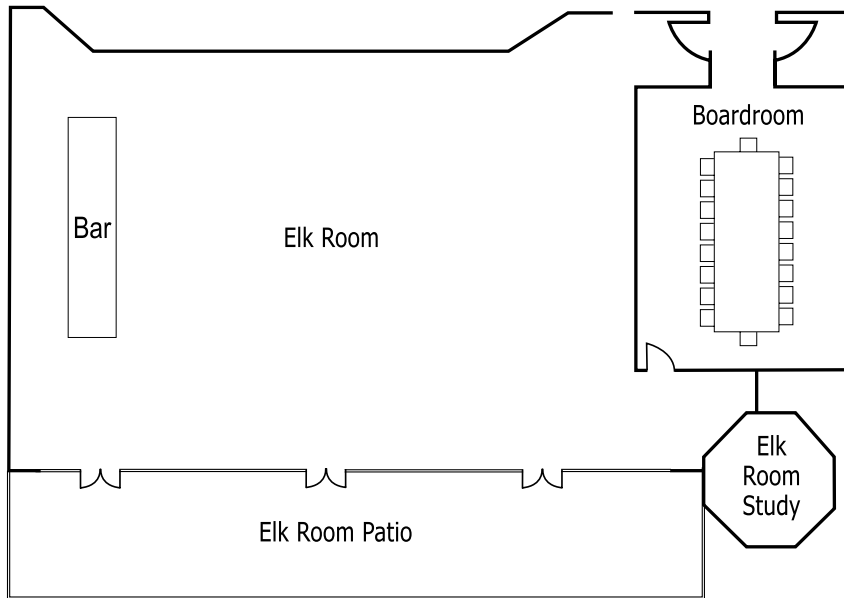

visit osthoff.com/meetings for more meeting room details