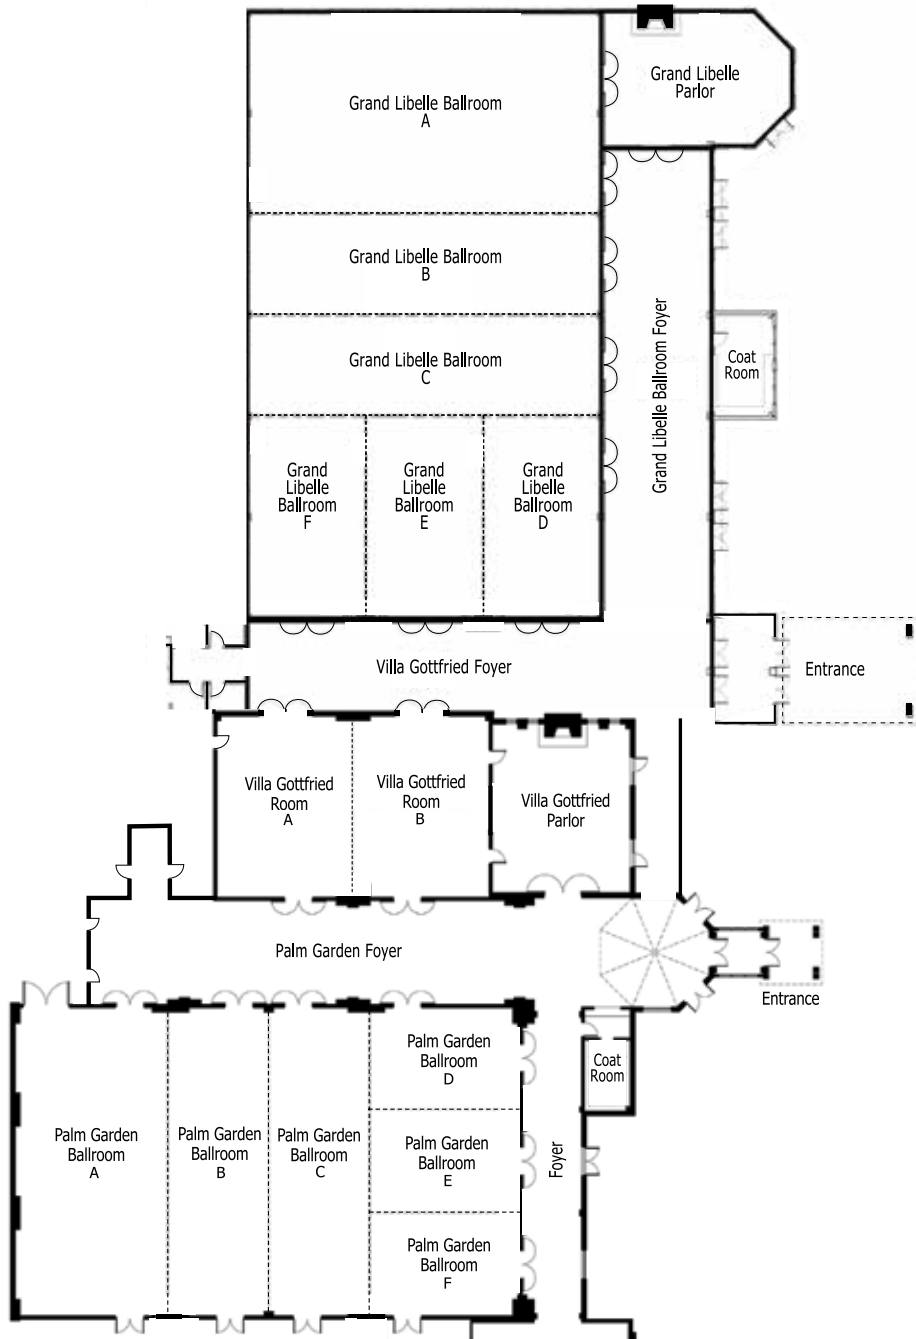

| Room | Dimensions | Sq. Feet | Banquet | Classroom* | Theatre | U-Shape | Conference | Crescent Rounds** |
|------------------------------|---------------------|----------|---------|------------|---------|---------|------------|-------------------|
| Grand Libelle Ballroom | 77' x 132' | 10,164 | 800 | 600 | 1,200 | --- | --- | 560 |
| Grand Libelle Ballroom A | 77' x 44' | 3,388 | 200 | 180 | 324 | 84 | --- | 144 |
| Grand Libelle Ballroom A & B | 77' x 66' | 5,082 | 300 | 240 | 540 | --- | --- | 210 |
| Grand Libelle Ballroom B & C | 77' x 44' | 3,388 | 200 | 180 | 324 | 84 | --- | 144 |
| Grand Libelle Ballroom B | not an option alone | | | | | | | |
| Grand Libelle Ballroom C | not an option alone | | | | | | | |
| Grand Libelle Ballroom A-C | 77' x 88' | 6,776 | 480 | 360 | 864 | --- | --- | 330 |
| Grand Libelle Ballroom B-F | 77' x 88' | 6,776 | 480 | 360 | 864 | --- | --- | 330 |
| Grand Libelle Ballroom C-F | 77' x 66' | 5,082 | 300 | 240 | 540 | --- | --- | 210 |
| Grand Libelle Ballroom D | 25' 8" x 44' | 1,129 | 60 | 56 | 80 | 35 | 30 | 42 |
| Grand Libelle Ballroom E | 25' 8" x 44' | 1,129 | 60 | 56 | 80 | 35 | 30 | 42 |
| Grand Libelle Ballroom F | 25' 8" x 44' | 1,129 | 60 | 56 | 80 | 55 | 30 | 42 |
| Grand Libelle Ballroom D & E | 51' 4" x 44' | 2,258 | 120 | 110 | 180 | 55 | --- | 96 |
| Grand Libelle Ballroom E & F | 51' 4" x 44' | 2,258 | 120 | 110 | 180 | 55 | --- | 96 |
| Grand Libelle Ballroom D-F | 77' x 44' | 3,388 | 200 | 180 | 324 | 84 | --- | 144 |
| Grand Libelle Parlor | 41' x 29' 2" | 1,095 | | | | | | |
| Grand Libelle Ballroom Foyer | 23' 4" x 103' | 2,400 | | | | | | |
| | | | | | | | | |
| Palm Garden Ballroom | 68' x 110' 8" | 7,526 | 600 | 500 | 1,000 | --- | --- | 420 |
| Palm Garden Ballroom A | 68' x 37' | 2,516 | 180 | 150 | 240 | 56 | --- | 120 |
| Palm Garden Ballroom A & B | 68' x 55' 4" | 3,763 | 250 | 224 | 400 | --- | --- | 175 |
| Palm Garden Ballroom B & C | 68' x 37' | 2,516 | 180 | 150 | 240 | 56 | --- | 120 |
| Palm Garden Ballroom B | not an option alone | | | | | | | |
| Palm Garden Ballroom C | not an option alone | | | | | | | |
| Palm Garden Ballroom A-C | 68' x 74' | 5,032 | 400 | 326 | 600 | --- | --- | 280 |
| Palm Garden Ballroom B-F | 68' x 74' | 5,032 | 400 | 326 | 600 | --- | --- | 280 |
| Palm Garden Ballroom C-F | 68' x 55' 4" | 3,763 | 250 | 224 | 400 | --- | --- | 175 |
| Palm Garden Ballroom D | 22' 8" x 37' | 839 | 50 | 50 | 70 | 30 | 25 | 35 |
| Palm Garden Ballroom E | 22' 8" x 37' | 839 | 50 | 50 | 70 | 30 | 25 | 35 |
| Palm Garden Ballroom F | 22' 8" x 37' | 839 | 50 | 50 | 70 | 30 | 25 | 35 |
| Palm Garden Ballroom D & E | 45' 4" x 37' | 1,677 | 100 | 96 | 140 | 46 | --- | 70 |
| Palm Garden Ballroom E & F | 45' 4" x 37' | 1,677 | 100 | 96 | 140 | 46 | --- | 70 |
| Palm Garden Ballroom D-F | 68' x 37' | 2,516 | 180 | 150 | 240 | 56 | --- | 120 |
| Palm Garden Foyer | 110' x 22' | 2,420 | | | | | | |
| Foyer | 68' x 9' | 612 | | | | | | |
| | | | | | | | | |
| Villa Gottfried Room | 40' x 60' | 2,400 | 150 | 140 | 240 | 56 | --- | 105 |
| Villa Gottfried Room A | 40' x 30' | 1,200 | 70 | 60 | 110 | 32 | 30 | 49 |
| Villa Gottfried Room B | 40' x 30' | 1,200 | 70 | 60 | 110 | 32 | 30 | 49 |
| Villa Gottfried Parlor | 31' x 37' | 1,147 | | | | | | |
| Villa Gottfried Foyer | 20' 3" x 101' | 2,078 | | | | | | |